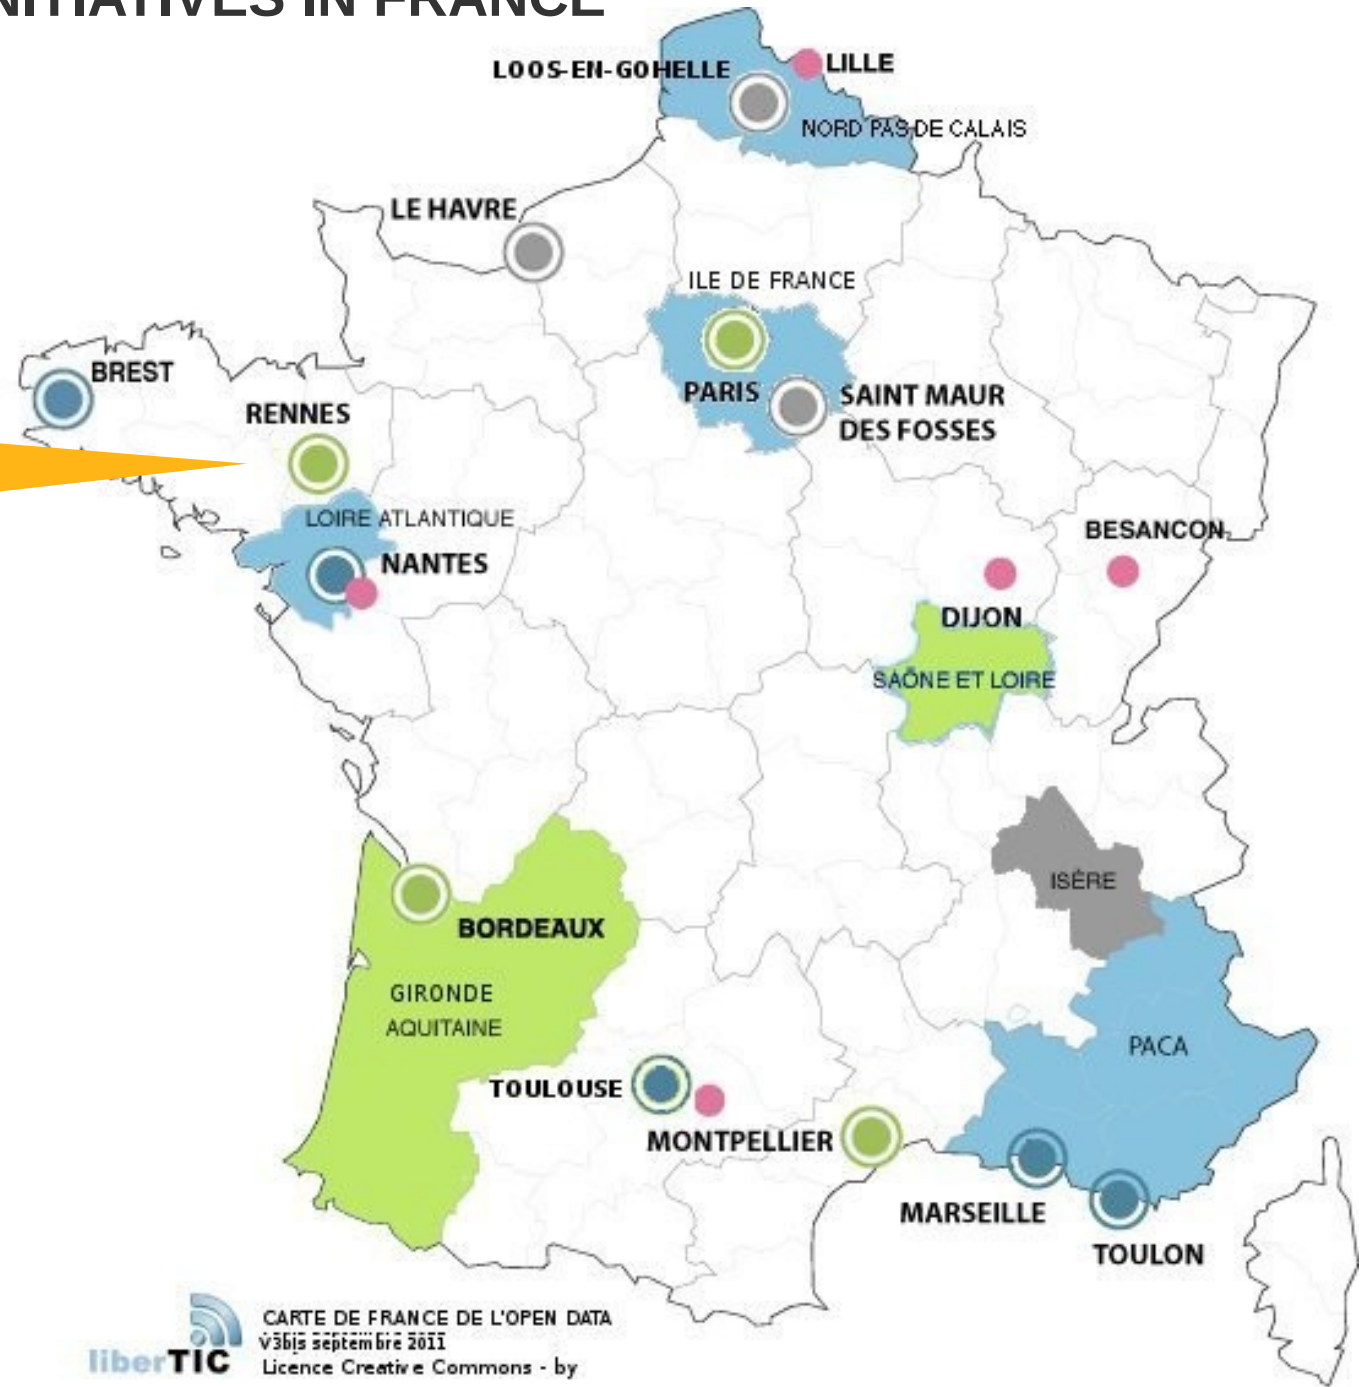

MAP OF OPEN DATA INITIATIVES IN FRANCE

USING APIE

CARTE DE FRANCE DE L'OPEN DATA
v3bis septembre 2011
Licence Creative Commons - by